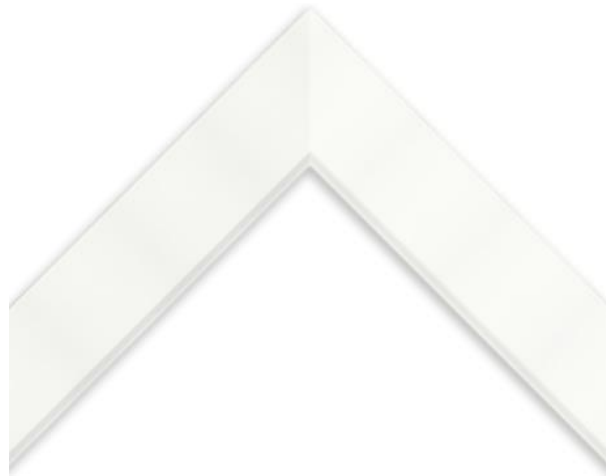

SPECIFICATION SHEET

FRAMED MIRROR

MODEL#: FM 79963-24X40

FRAMED MIRRORS COLLECTION

FEATURES:

- ONE 24X40" HIGH RESOLUTION SILVER PLATE GLASS MIRROR SIZE W/ DECORATIVE FRAME.
- "WALL HUGGER" HANGER FOR MOUNTING INCLUDED.
- STANDARD MOUNTING STYLE IS VERTICAL. FOR HORIZONTAL, PLEASE SPECIFY WHEN ORDERING.
- PACKED IN FOUR WALL (FOLDED DOUBLE WALL) CORRUGATION.
- STYLE: MODERN
- COLOR: WHITE
- FINISH: MATTE

MIRROR FINISHES:

- FLAT POLISHED EDGE
- BEVELED EDGE

OVERALL SIZE DIMENSION: 28" WIDE X 44" HIGH X 1" DEEP