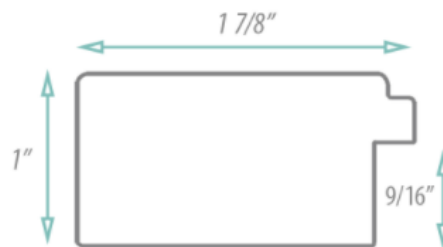

SPECIFICATION SHEET

FRAMED MIRROR

MODEL#: FM 79963-24X40

FRAMED MIRRORS COLLECTION

FEATURES:

- ONE 24X40" HIGH RESOLUTION SILVER PLATE GLASS MIRROR SIZE W/ DECORATIVE FRAME.
- "WALL HUGGER" HANGER FOR MOUNTING INCLUDED.
- STANDARD MOUNTING STYLE IS VERTICAL. FOR HORIZONTAL, PLEASE SPECIFY WHEN ORDERING.
- PACKED IN FOUR WALL (FOLDED DOUBLE WALL) CORRUGATION.
- STYLE: MODERN
- COLOR: WHITE
- FINISH: MATTE

MIRROR FINISHES:

- FLAT POLISHED EDGE
- BEVELED EDGE

OVERALL SIZE DIMENSION: 28" WIDE X 44" HIGH X 1" DEEP